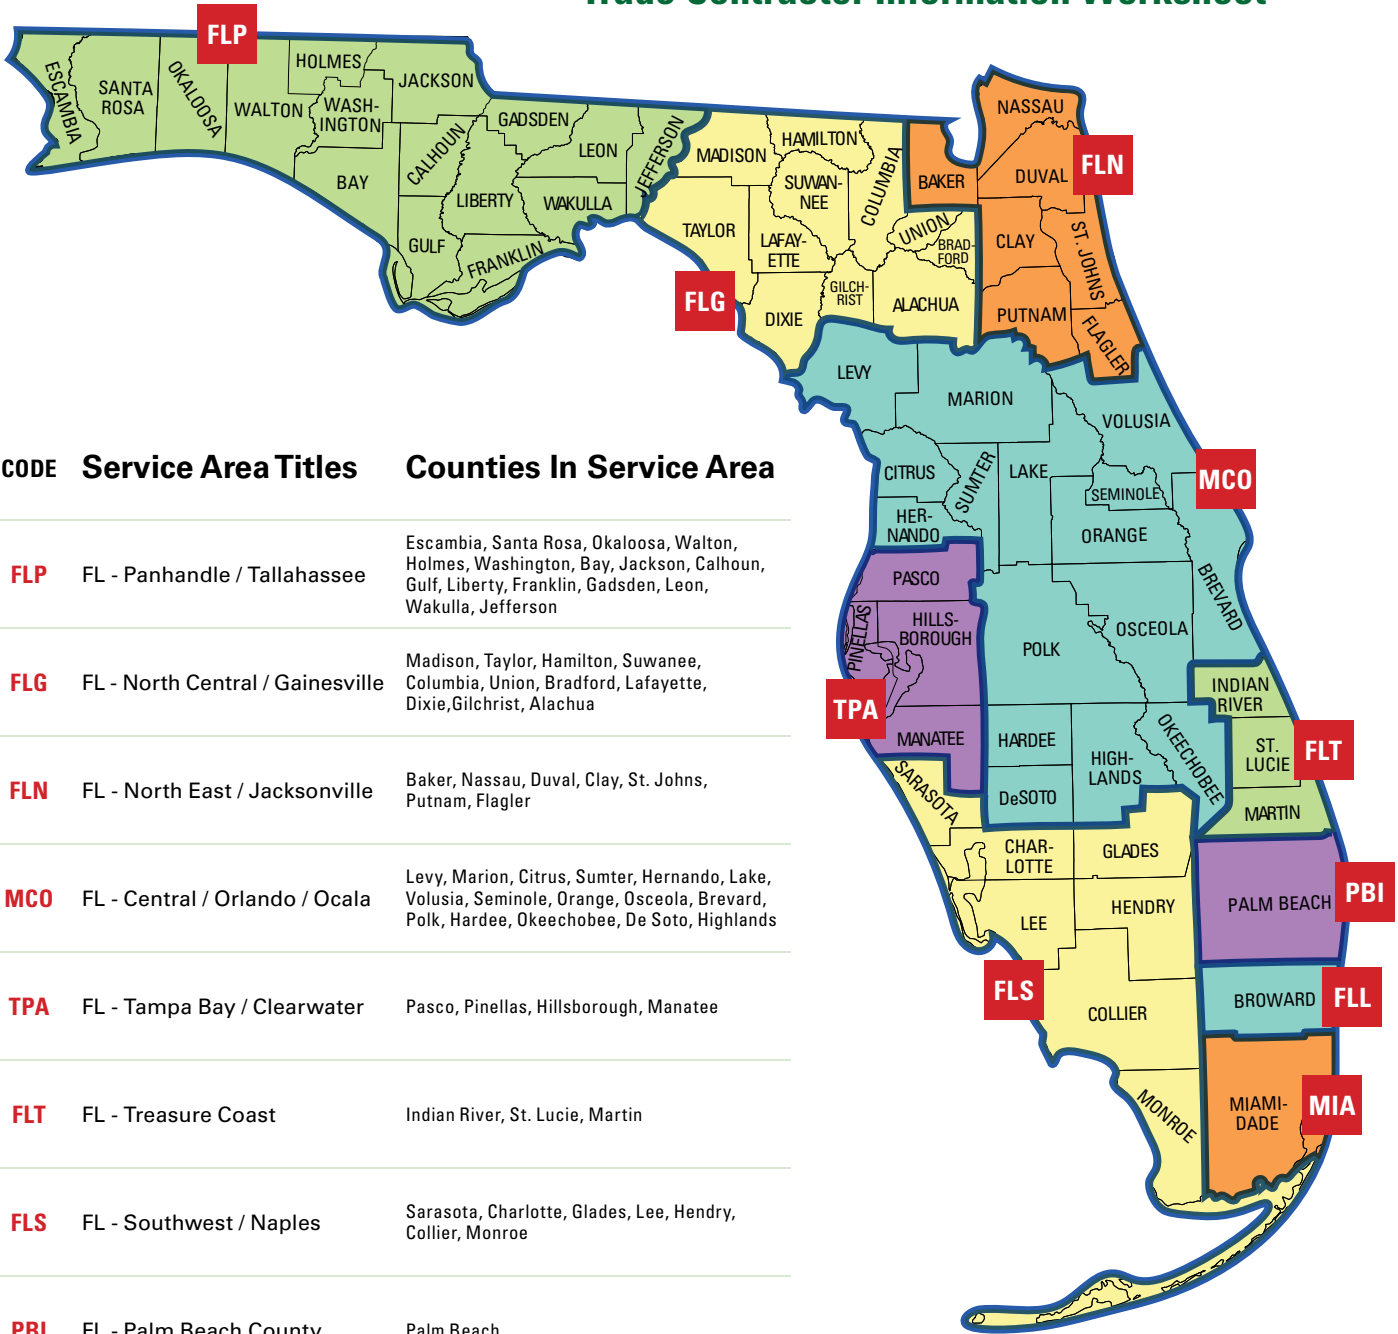

**FLORIDA**  
*Geographic Core Business Territories*  
**Service area codes for use with the**  
**Trade Contractor Information Worksheet**

CODE	Service Area Titles	Counties In Service Area
<b>FLP</b>	FL - Panhandle / Tallahassee	Escambia, Santa Rosa, Okaloosa, Walton, Holmes, Washington, Bay, Jackson, Calhoun, Gadsden, Leon, Wakulla, Jefferson
<b>FLG</b>	FL - North Central / Gainesville	Madison, Taylor, Hamilton, Suwanee, Columbia, Union, Bradford, Lafayette, Dixie, Gilchrist, Alachua
<b>FLN</b>	FL - North East / Jacksonville	Baker, Nassau, Duval, Clay, St. Johns, Putnam, Flagler
<b>MCO</b>	FL - Central / Orlando / Ocala	Levy, Marion, Citrus, Sumter, Hernando, Lake, Volusia, Seminole, Orange, Osceola, Brevard, Polk, Hardee, Okeechobee, De Soto, Highlands
<b>TPA</b>	FL - Tampa Bay / Clearwater	Pasco, Pinellas, Hillsborough, Manatee
<b>FLT</b>	FL - Treasure Coast	Indian River, St. Lucie, Martin
<b>FLS</b>	FL - Southwest / Naples	Sarasota, Charlotte, Glades, Lee, Hendry, Collier, Monroe
<b>PBI</b>	FL - Palm Beach County	Palm Beach
<b>FLL</b>	FL - Broward County	Broward
<b>MIA</b>	FL - Miami-Dade County	Miami-Dade