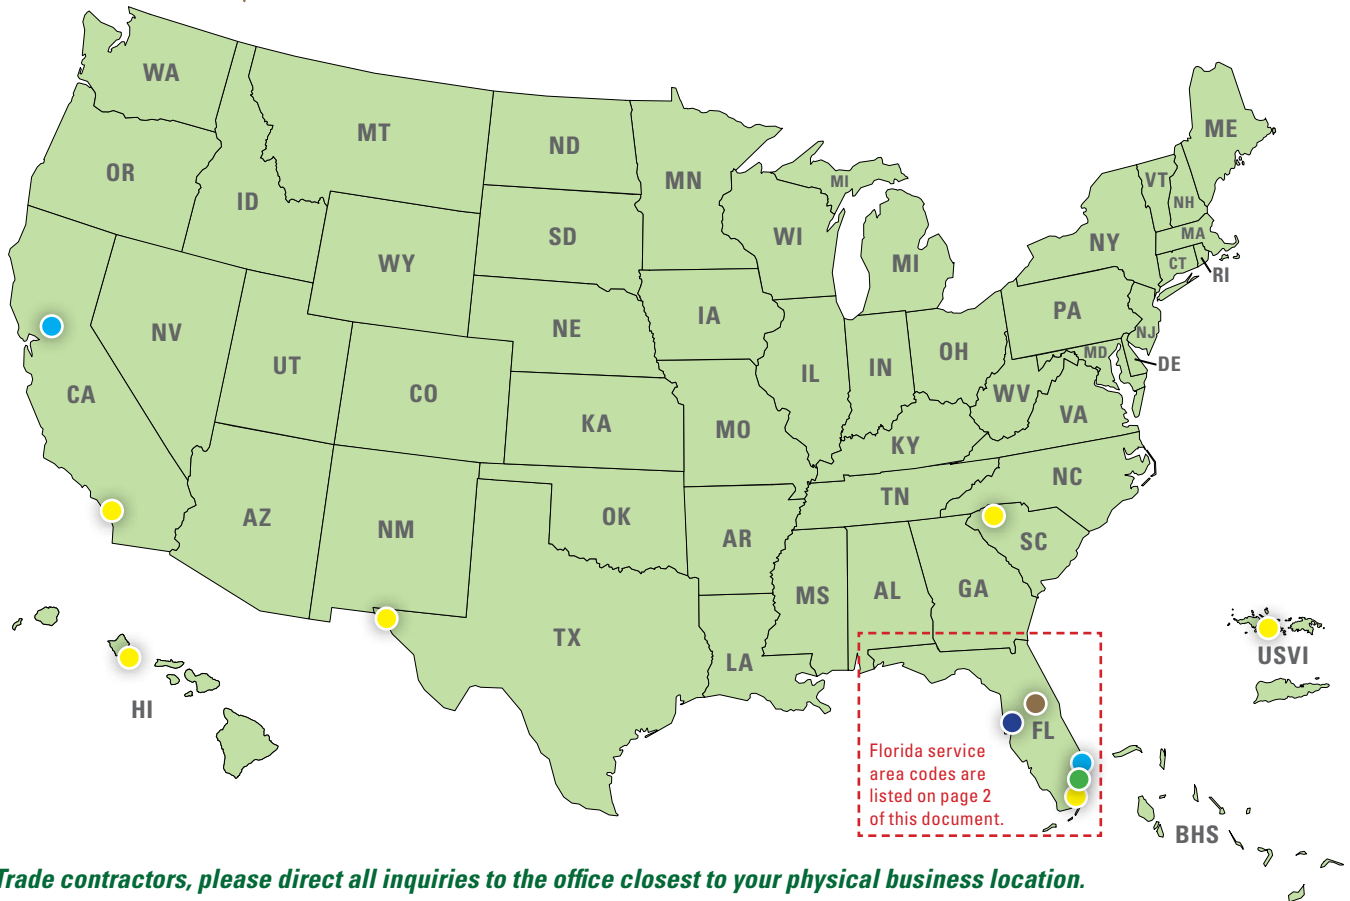

# U.S. OFFICE LOCATIONS & Contacts For Trade Contractor Use

**Trade contractors, please direct all inquiries to the office closest to your physical business location.**

**CALIFORNIA**

**Oceanside Office**  
 100 Wonsan Drive  
 Oceanside, California 92058  
 Phone: 760.385.4535  
 Toll-Free: 855.360.MOSS (6677)  
 Email: PreconOceanside@mossemail.com

**FLORIDA**  
*Geographic Core Business Territories*  
**Service area codes for use with the**  
**Trade Contractor Information Worksheet**

CODE	Service Area Titles	Counties In Service Area
<b>FLP</b>	FL - Panhandle / Tallahassee	Escambia, Santa Rosa, Okaloosa, Walton, Holmes, Washington, Bay, Jackson, Calhoun, Gadsden, Leon, Wakulla, Jefferson
<b>FLG</b>	FL - North Central / Gainesville	Madison, Taylor, Hamilton, Suwanee, Columbia, Union, Bradford, Lafayette, Dixie, Gilchrist, Alachua
<b>FLN</b>	FL - North East / Jacksonville	Baker, Nassau, Duval, Clay, St. Johns, Putnam, Flagler
<b>MCO</b>	FL - Central / Orlando / Ocala	Levy, Marion, Citrus, Sumter, Hernando, Lake, Volusia, Seminole, Orange, Osceola, Brevard, Polk, Hardee, Okeechobee, De Soto, Highlands
<b>TPA</b>	FL - Tampa Bay / Clearwater	Pasco, Pinellas, Hillsborough, Manatee
<b>FLT</b>	FL - Treasure Coast	Indian River, St. Lucie, Martin
<b>FLS</b>	FL - Southwest / Naples	Sarasota, Charlotte, Glades, Lee, Hendry, Collier, Monroe
<b>PBI</b>	FL - Palm Beach County	Palm Beach
<b>FLL</b>	FL - Broward County	Broward
<b>MIA</b>	FL - Miami-Dade County	Miami-Dade